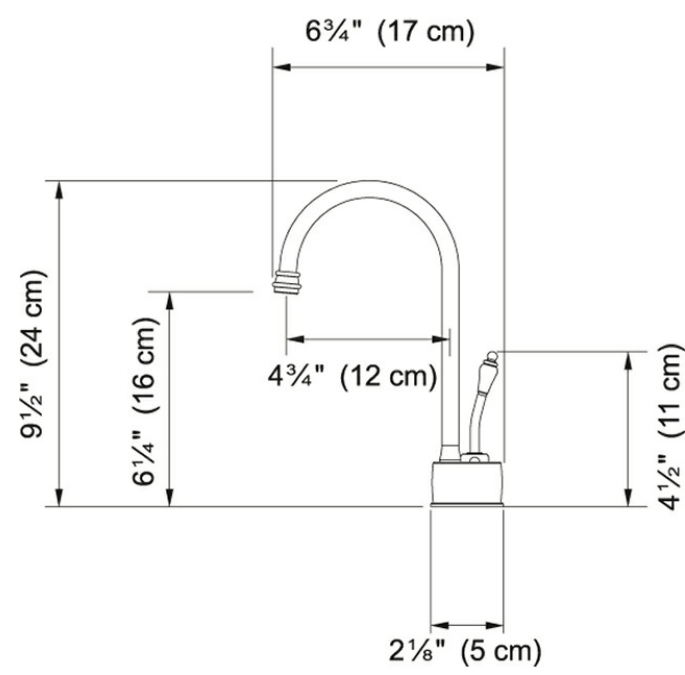

LB6200C Polished Chrome

Product Picture

Technical Drawing

Product Information

Version	Hot & Filtered Cold Water Dispenser
Where to buy	Showroom
Countertop hole diameter	1 3/8"

Article Numbers

FUN#	120.0504.400
US Part Number	LB6200C